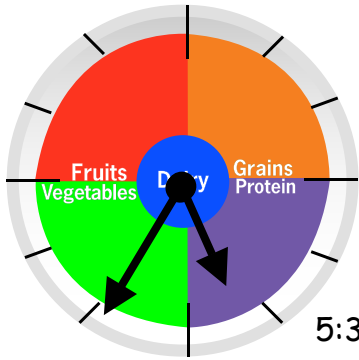

# My Plate Mealtime Matching Activity

Help Chef Solus serve meals at the right time. Draw a line to match the meals with the time on the clock.

11:55

3:30

5:34

7:52